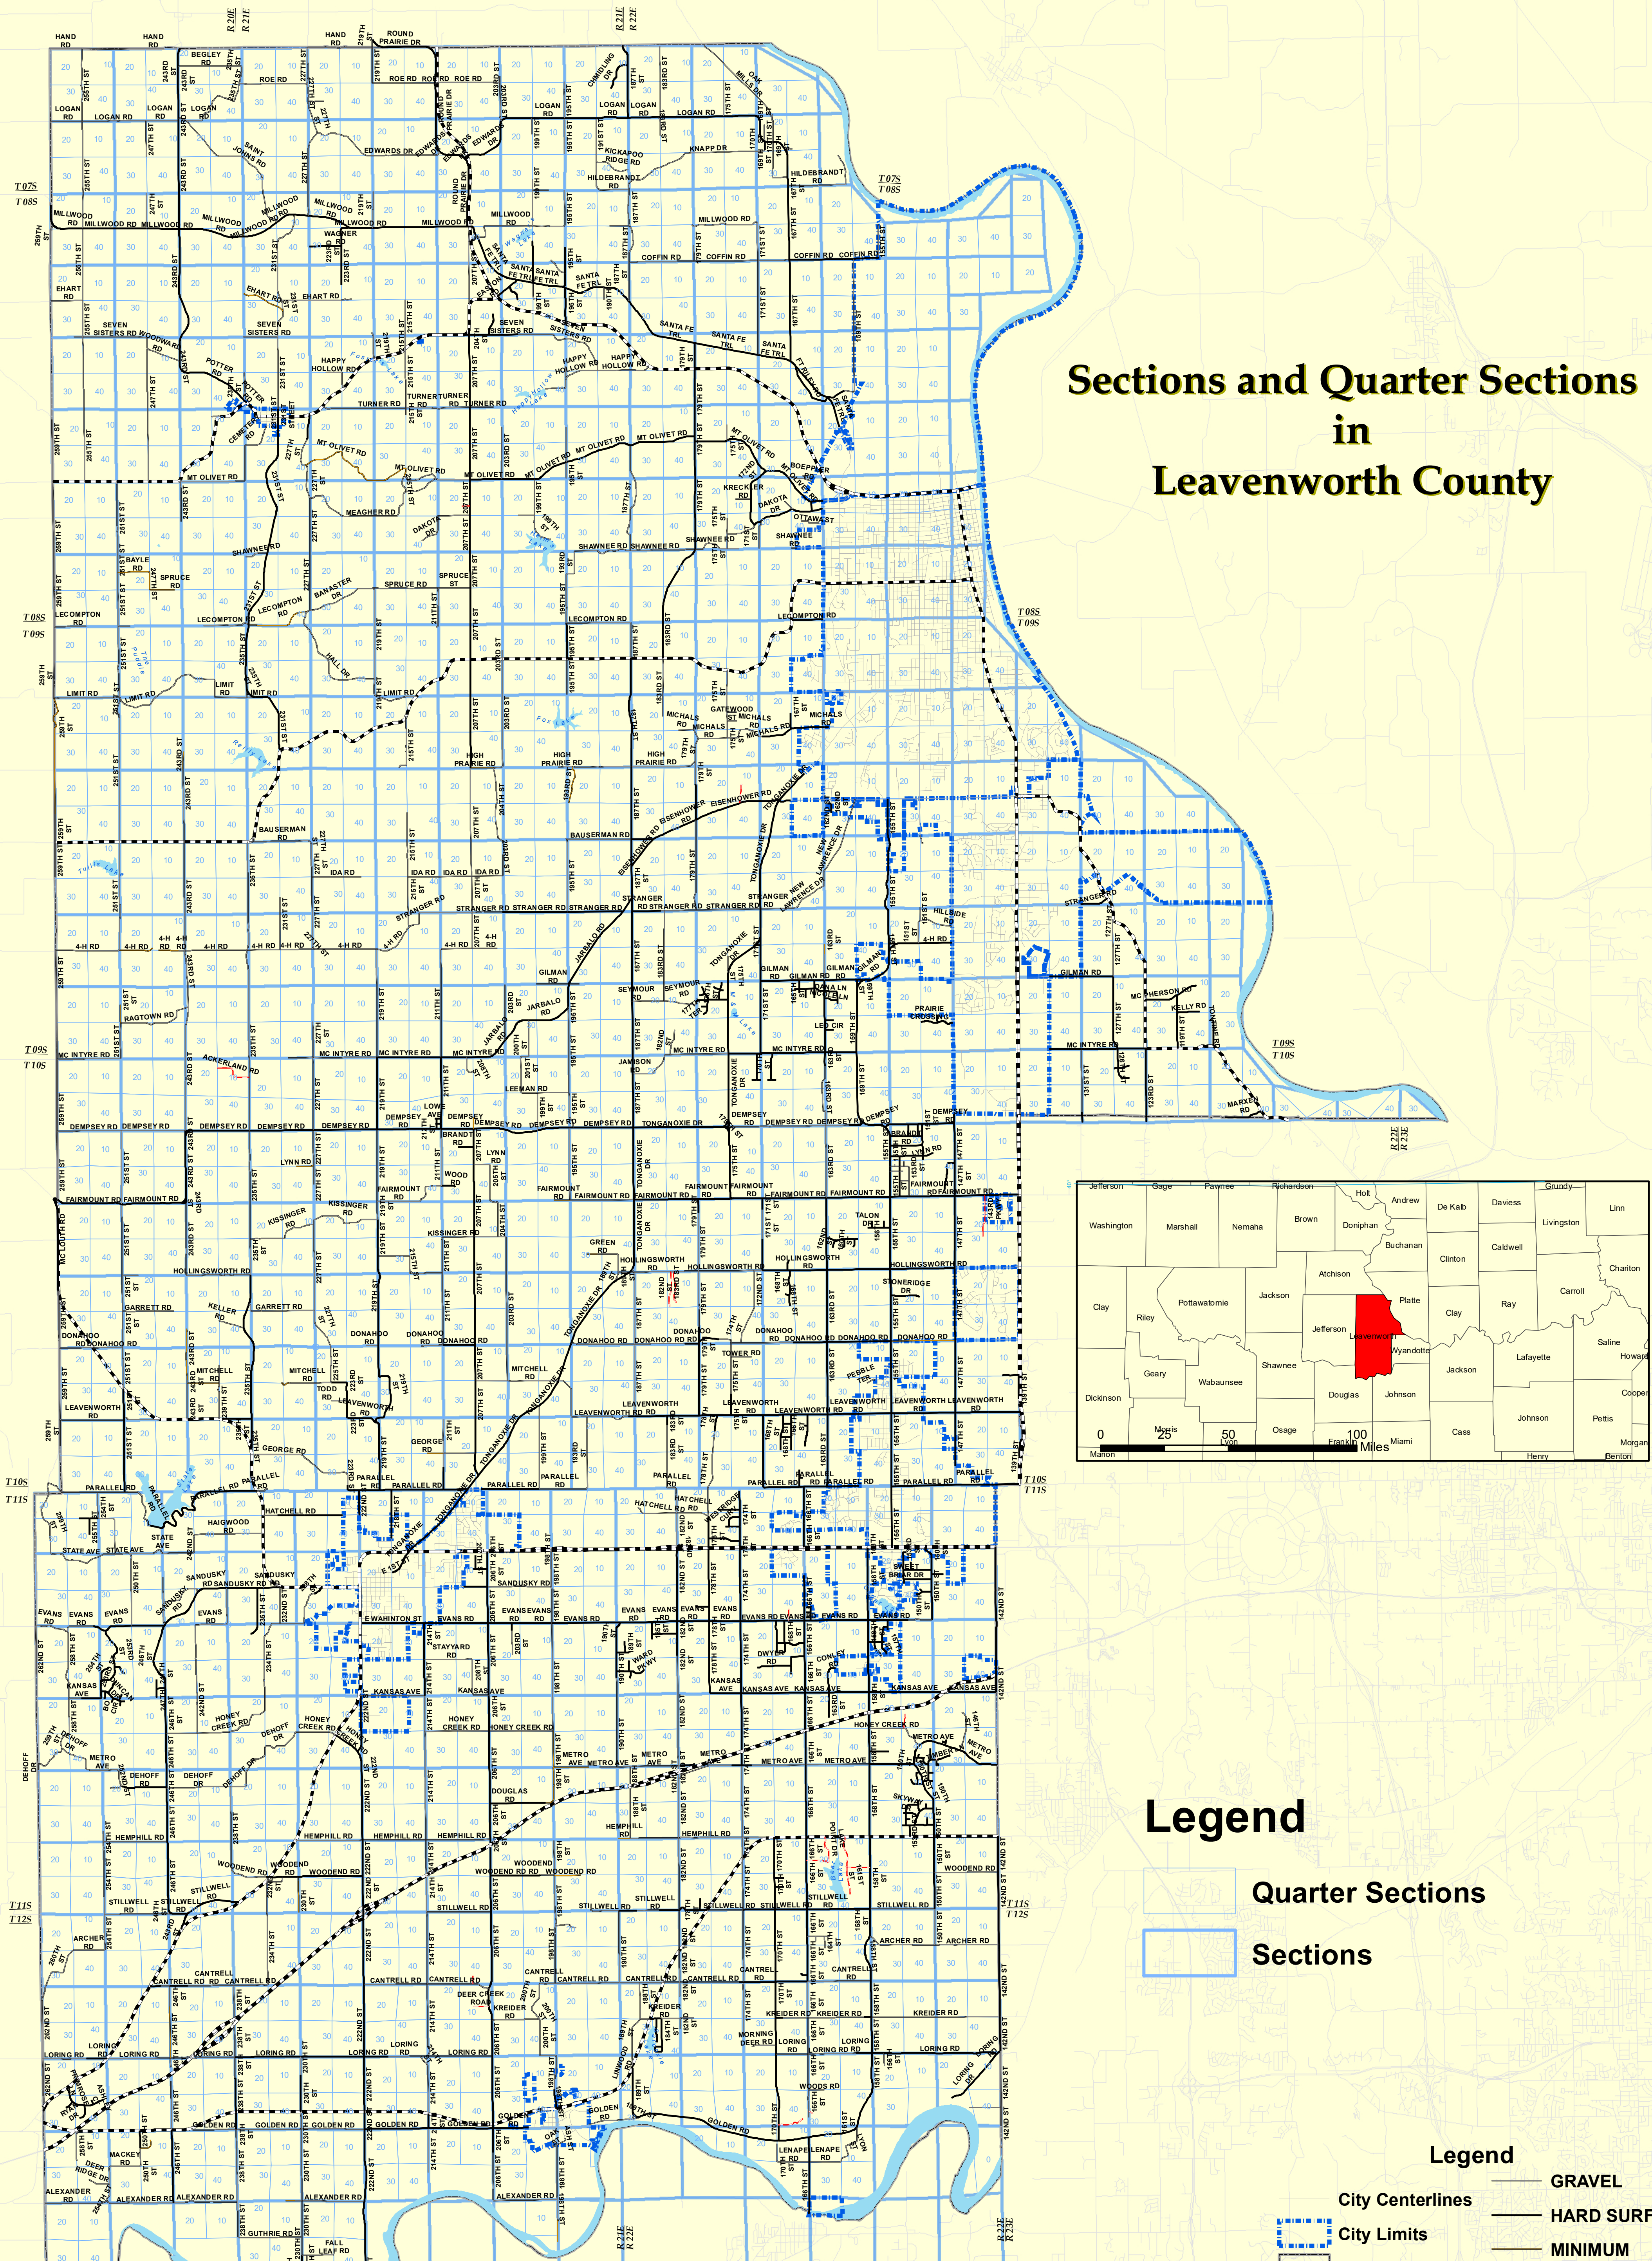

LEAVENWORTH COUNTY KANSAS 2025

Sections and Quarter Sections in Leavenworth County

Legend

- Quarter Sections
- Sections

Legend

- City Centerlines
- City Limits
- County Boundary
- Sections
- GRAVEL
- HARD SURFACE
- MINIMUM
- PRIVATE
- State Maintained

Projection: NAD 1983 State Plane Kansas 1501 (US Feet)
 Disclaimer: Map is projected in real-world coordinates.
 However, it is not intended for legal purposes.
 Measurement accuracy is not guaranteed.