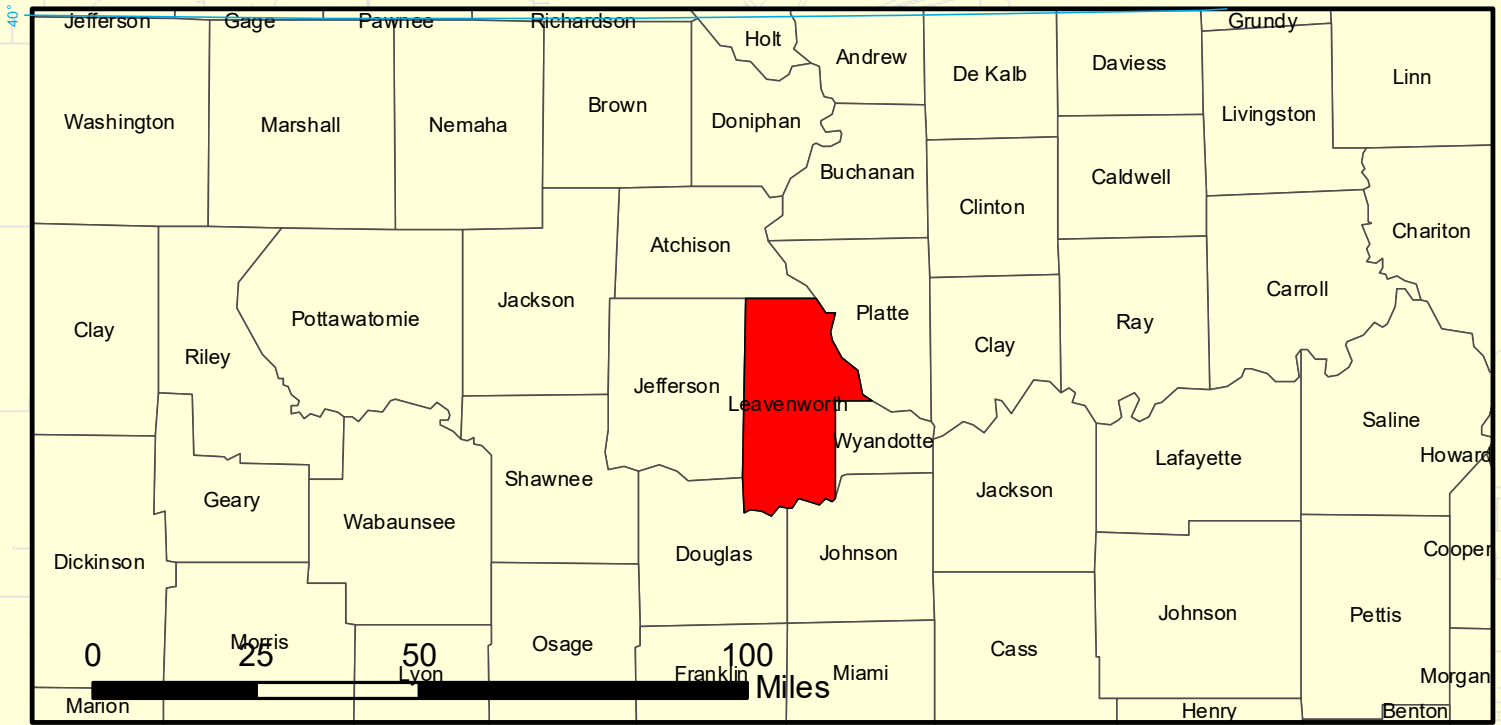

LEAVENWORTH COUNTY KANSAS 2025

Sections and Quarter Sections in Leavenworth County

Legend

- Quarter Sections
- Sections

Legend

- City Centerlines
- City Limits
- County Boundary
- Sections
- GRAVEL
- HARD SURFACE
- MINIMUM
- PRIVATE
- State Maintained

Projection: NAD 1983 State Plane Kansas 1501 (US Feet)
 Disclaimer: Map is projected in real-world coordinates.
 However, it is not intended for legal purposes.
 Measurement accuracy is not guaranteed.